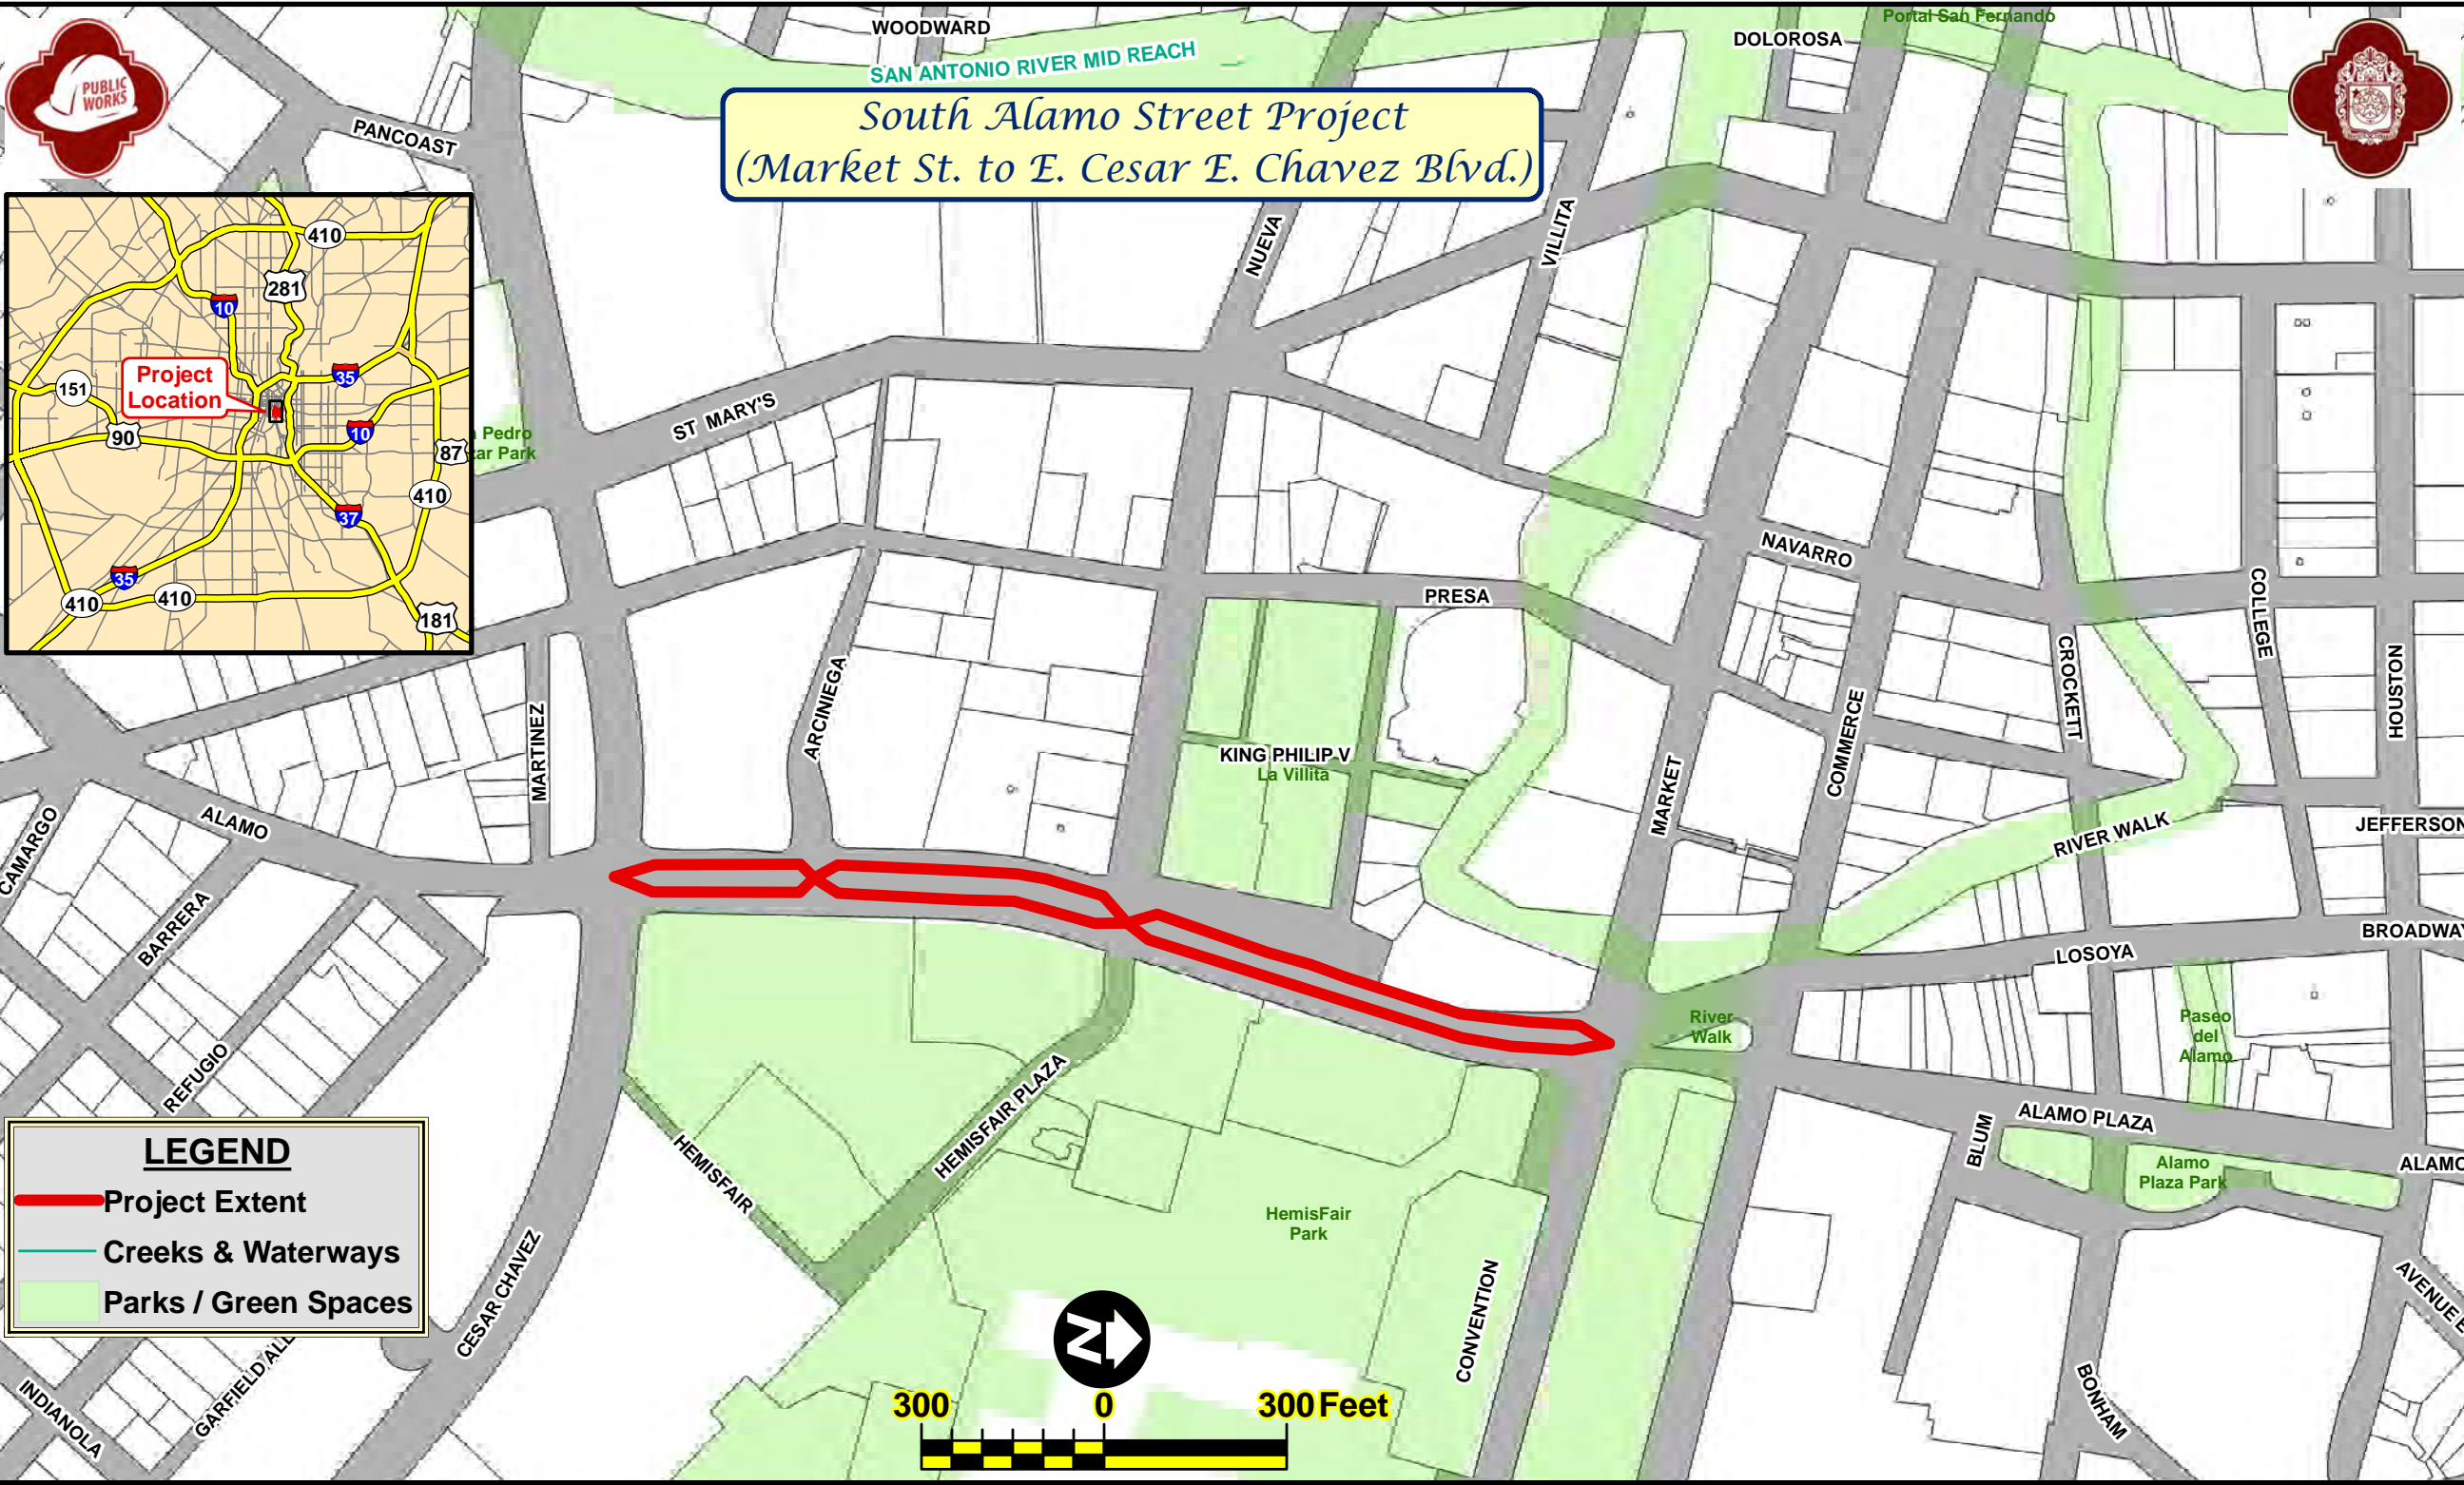

*South Alamo Street Project
(Market St. to E. Cesar E. Chavez Blvd.)*

LEGEND

- Project Extent
- Creeks & Waterways
- Parks / Green Spaces